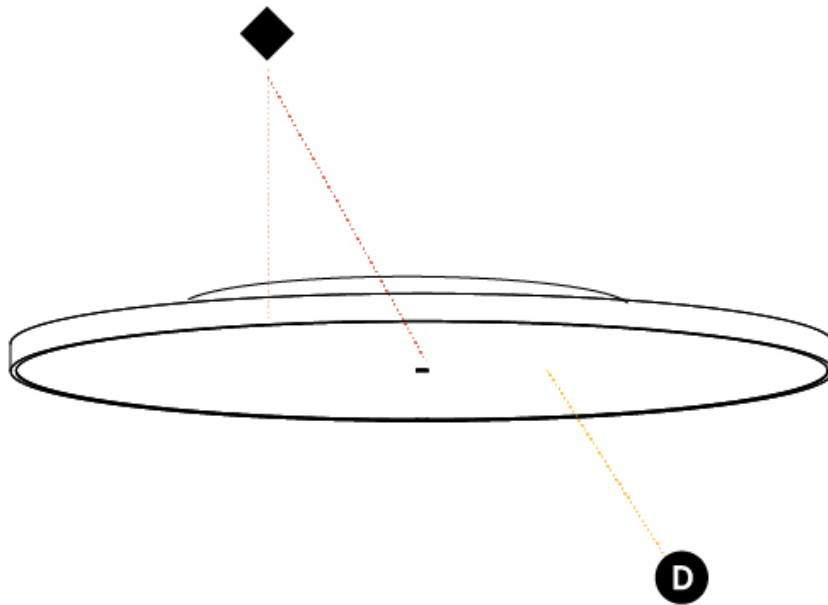

SIGN DIVA SURFACE

A3D094-

PROJECT

TYPE

SPECIFIER

QUANTITY

DATE

SIGN DIVA