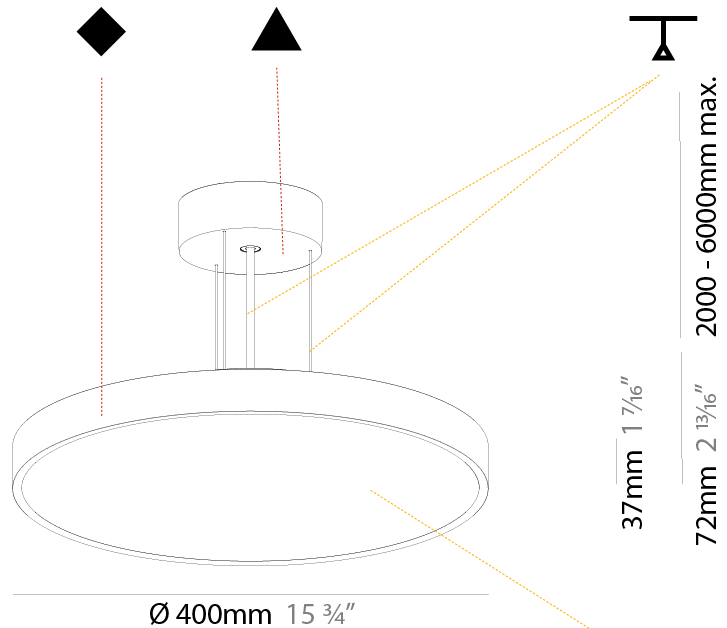

GENERAL

Series: Sign Diva
Subseries: Sign Diva
Partner: Prolicht
Division: Architectural
Installation: Suspension
Product Type: Pendant
Mounting Location: Ceiling
Light Distribution: Direct

PHYSICAL

Shape: Round
Diameter (mm): 400
Diameter (in): 15 3/4
Height (mm): 72
Height (in): 2 13/16
Max. Overall Height (mm): 2072
Max. Overall Height (in): 81 3/16
Weight (kg): 2.972
Weight (lbs): 6.55
Diffuser: PMMA - Opal / Micro-Prism / Sparkling Secret / Vintage Industrial with Shine Ring
Fixture Finish: SSR / BKV / CWI / CRY / HAB / UFT / ITA / RUA / FTG / MYG / LOD / PUS / FRO / FUP / KIA / POP / BLS / SPG / MEY / GOH / CHC / COM / ABZ / JAG / OBR / MOS / ROR
Fixture Material: PMMA / Extruded Aluminum / Steel
Cable Details: 2000mm or 6000mm Transparent Cable

ELECTRICAL

Lamp Type: LED (Zhaga Standard)
Input Wattage (W): 19.8
Total Output Wattage (W): 16
Dimming: Tri-Mode (Non-Dimming and Phase Dimming (120Vac only) and 0-10V Dimming)
Driver Included: Yes
Driver Location: Integrated
Driver Type: Constant Current - Universal
Driver Class: Class 2
Input Voltage (V): 120 - 277
Constant Current (MA): 500

LED

Color Temperature (°K): 2700 / 3000 / 3500 / 4000
Max. Delivered Lumen (lm): 1160 / 1733 / 1741 / 1776
CRI: >90 CRI
Lamp Life (hrs): 50000

OPTICAL

RATINGS AND CERTIFICATIONS

Certified By: Certified for North American Standards
IP rating: IP20