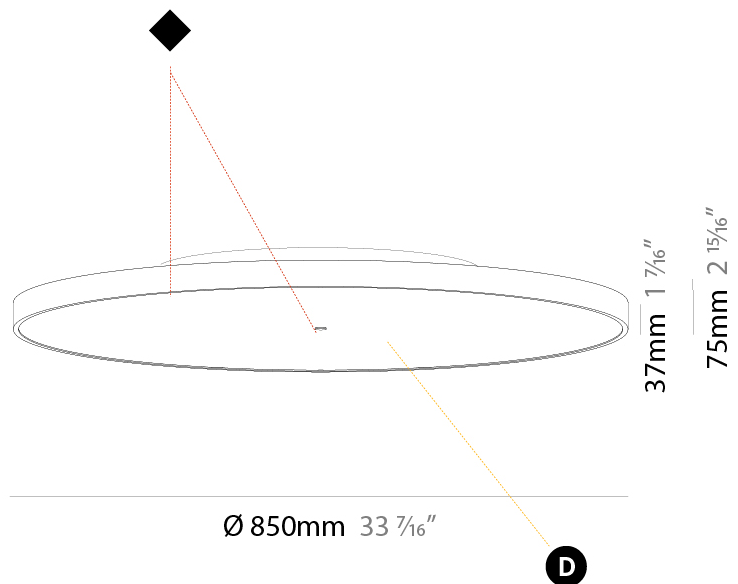

GENERAL

Series: Sign Diva
Subseries: Sign Diva
Partner: Prolicht
Division: Architectural
Installation: Surface
Product Type: Ceiling Surface
Mounting Location: Ceiling
Light Distribution: Direct

PHYSICAL

Shape: Round
Diameter (mm): 850
Diameter (in): 33 7/16
Height (mm): 75
Height (in): 2 15/16
Weight (kg): 12.925
Weight (lbs): 28.495
Diffuser: PMMA - Opal/Micro-Prism/Sparkling Secret/Vintage Industrial with Shine Ring
Fixture Finish: SSR / BKV / CWI / CRY / HAB / UFT / ITA / RUA / FTG / MYG / LOD / PUS / FRO / FUP / KIA / POP / BLS / SPG / MEY / GOH / CHC / COM / ABZ / JAG / OBR / MOS / ROR
Fixture Material: PMMA / Extruded Aluminum / Steel

ELECTRICAL

Lamp Type: LED (Zhaga Standard)
Input Wattage (W): 96.8
Total Output Wattage (W): 76.8
Dimming: Tri-Mode (Non-Dimming and Phase Dimming (120Vac only) and 0-10V Dimming)
Driver Included: Yes
Driver Location: Integrated
Driver Type: Constant Current - Universal
Driver Class: Class 2
Input Voltage (V): 120 - 277
Constant Current (MA): 600

LED

Color Temperature (°K): 3000 / 3500 / 4000
Max. Delivered Lumen (lm): 11160 / 11388 / 11620
CRI: >90 CRI
Lamp Life (hrs): 50000

OPTICAL

RATINGS AND CERTIFICATIONS

Certified By: Certified for North American Standards
IP rating: IP20