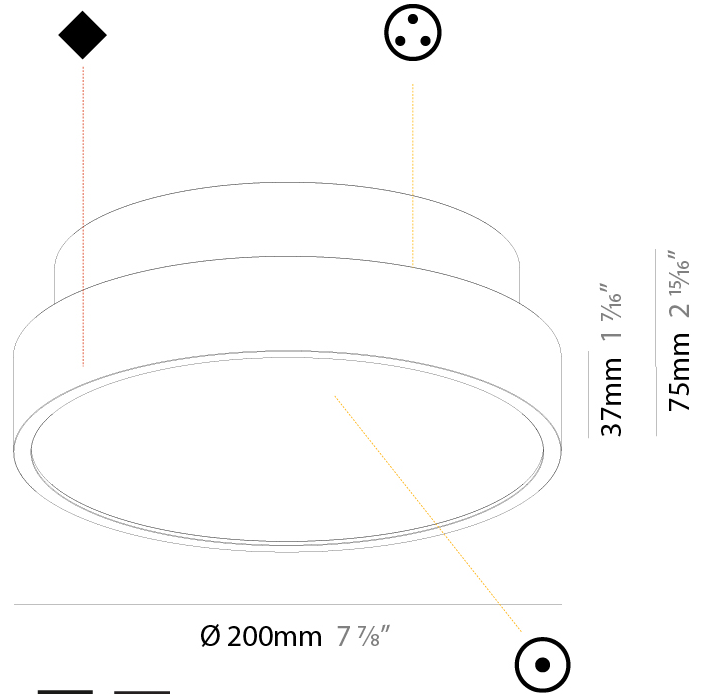

GENERAL

Series: Sign Diva
Subseries: Sign Diva
Partner: Prolicht
Division: Architectural
Installation: Surface
Product Type: Ceiling Surface
Mounting Location: Ceiling
Light Distribution: Direct / Indirect

PHYSICAL

Shape: Round
Diameter (mm): 200
Diameter (in): 7 7/8
Height (mm): 75
Height (in): 2 15/16
Weight (kg): 1.12
Weight (lbs): 2.469

Diffuser: Direct - PMMA - Opal/Micro-Prism/Sparkling Secret/Vintage Industrial with Shine Ring / Indirect - White/Yellow/Orange/Red/Blue/Green

Fixture Finish: SSR / BKV / CWI / CRY / HAB / UFT / ITA / RUA / FTG / MYG / LOD / PUS / FRO / FUP / KIA / POP / BLS / SPG / MEY / GOH / CHC / COM / ABZ / JAG / OBR / MOS / ROR

Fixture Material: PMMA / Extruded Aluminum / Steel

ELECTRICAL

Lamp Type: LED (Zhaga Standard)
Input Wattage (W): 12.1
Total Output Wattage (W): 11
Dimming: Tri-Mode (Non-Dimming and Phase Dimming (120Vac only) and 0-10V Dimming)
Driver Included: Yes
Driver Location: Integrated
Driver Type: Constant Current - Universal
Driver Class: Class 2
Input Voltage (V): 120 - 277
Constant Current (MA): 350

LED

Color Temperature (°K): 3000 / 3500 / 4000
Max. Delivered Lumen (lm): 1100 / 1117 / 1140
CRI: >90 CRI
Lamp Life (hrs): 50000

OPTICAL

RATINGS AND CERTIFICATIONS

Certified By: Certified for North American Standards
IP rating: IP20

PROJECT
TYPE
SPECIFIER
QUANTITY
DATE