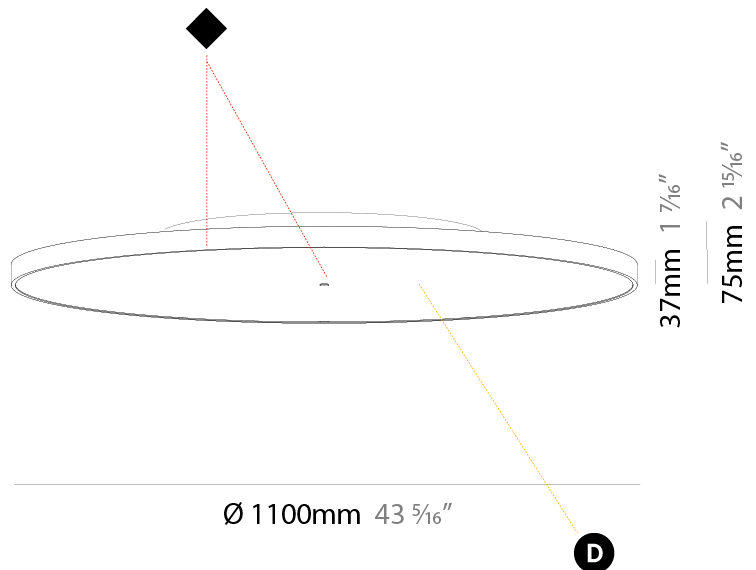

GENERAL

Series: Sign Diva
Subseries: Sign Diva
Partner: Prolicht
Division: Architectural
Installation: Surface
Product Type: Ceiling Surface
Mounting Location: Ceiling
Light Distribution: Direct

PHYSICAL

Shape: Round
Diameter (mm): 1100
Diameter (in): 43 ⁵/₁₆"
Height (mm): 75
Height (in): 2 ¹⁵/₁₆"
Weight (kg): 18.324
Weight (lbs): 40.397
Diffuser: PMMA - Opal/Micro-Prism/Sparkling Secret/Vintage Industrial with Shine Ring
Fixture Finish: SSR / BKV / CWI / CRY / HAB / UFT / ITA / RUA / FTG / MYG / LOD / PUS / FRO / FUP / KIA / POP / BLS / SPG / MEY / GOH / CHC / COM / ABZ / JAG / OBR / MOS / ROR
Fixture Material: PMMA / Extruded Aluminum / Steel

ELECTRICAL

Lamp Type: LED (Zhaga Standard)
Input Wattage (W): 169.4
Total Output Wattage (W): 134
Dimming: Tri-Mode (Non-Dimming and Phase Dimming (120Vac only) and 0-10V Dimming)
Driver Included: Yes
Driver Location: Integrated
Driver Type: Constant Current - Universal
Driver Class: Class 2
Input Voltage (V): 120 - 277
Constant Current (MA): 600

LED

Color Temperature (°K): 3000 / 3500 / 4000
Max. Delivered Lumen (lm): 19520 / 19933 / 20340
CRI: >90 CRI
Lamp Life (hrs): 50000

OPTICAL

RATINGS AND CERTIFICATIONS

Certified By: Certified for North American Standards
IP rating: IP20