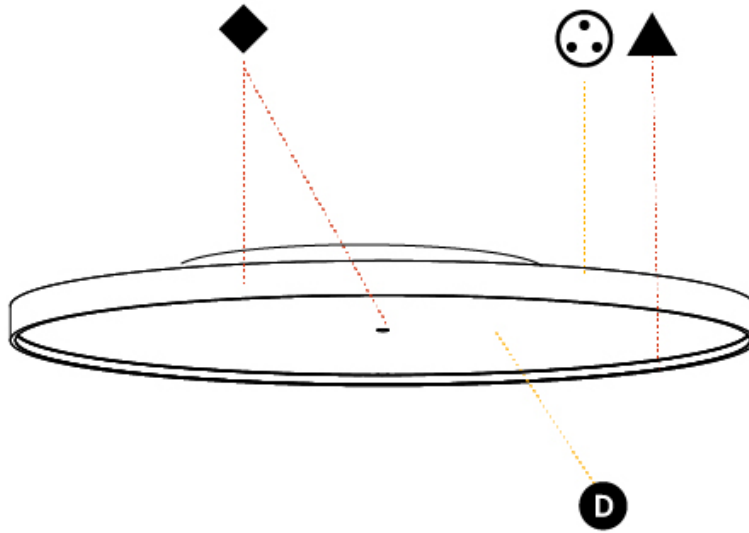

SIGN DIVA SURFACE

A3D089-

PROJECT	_____
TYPE	_____
SPECIFIER	_____
QUANTITY	_____
DATE	_____