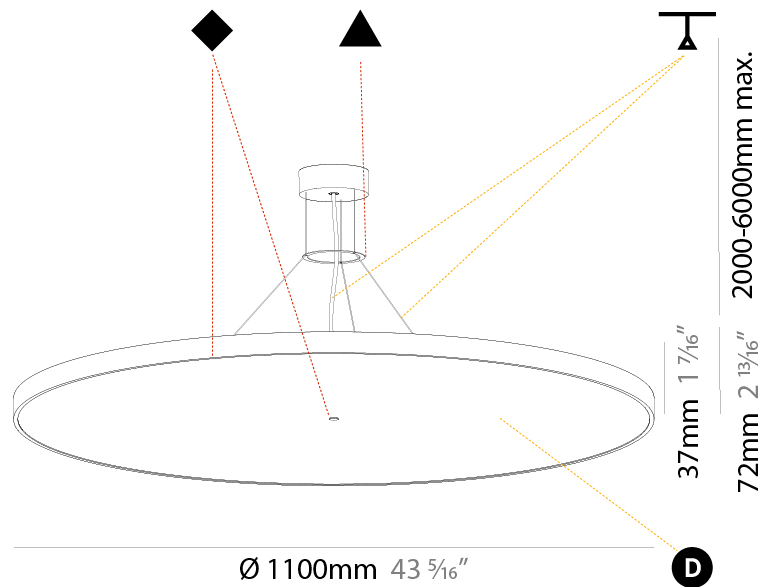

GENERAL

Series: Sign Diva
Subseries: Sign Diva
Partner: Prolicht
Division: Architectural
Installation: Suspension
Product Type: Pendant
Mounting Location: Ceiling
Light Distribution: Direct

PHYSICAL

Shape: Round
Diameter (mm): 1100
Diameter (in): 43 ⁵/₁₆"
Height (mm): 86
Height (in): 3 ³/₈"
Weight (kg): 19.475
Weight (lbs): 42.94
Diffuser: PMMA - Opal / Micro-Prism / Sparkling Secret / Vintage Industrial
Fixture Finish: SSR / BKV / CWI / CRY / HAB / UFT / ITA / RUA / FTG / MYG / LOD / PUS / FRO / FUP / KIA / POP / BLS / SPG / MEY / GOH / CHC / COM / ABZ / JAG / OBR / MOS / ROR
Fixture Material: PMMA / Extruded Aluminum / Steel
Cable Details: 2000mm/78 3/4" or 6000mm/236 1/4" Transparent Cable

ELECTRICAL

Lamp Type: LED (Zhaga Standard)
Input Wattage (W): 169.4
Total Output Wattage (W): 134
Dimming: Tri-Mode (Non-Dimming and Phase Dimming (120Vac only) and 0-10V Dimming)
Driver Included: Yes
Driver Location: Integrated
Driver Type: Constant Current - Universal
Driver Class: Class 2
Input Voltage (V): 120 - 277
Constant Current (MA): 600

LED

Color Temperature (*K): 2700 / 3000 / 3500 / 4000
Max. Delivered Lumen (lm): 16140 / 19520 / 19933 / 20340
CRI: >90 CRI
Lamp Life (hrs): 50000

OPTICAL

RATINGS AND CERTIFICATIONS

Certified By: Certified for North American Standards
IP rating: IP20

PROJECT
TYPE
SPECIFIER
QUANTITY
DATE