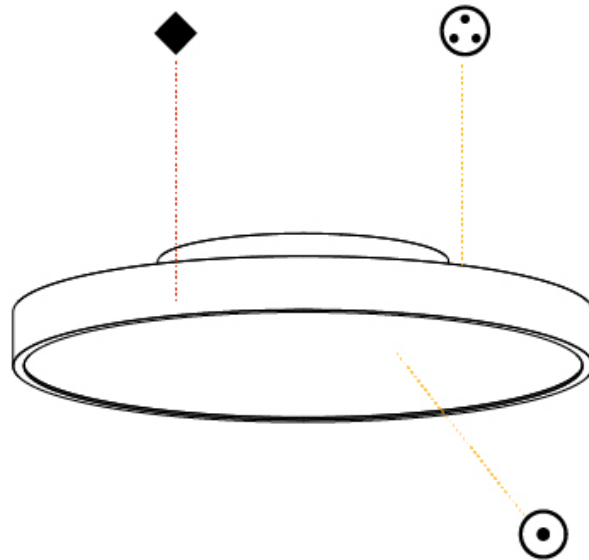

SIGN DIVA SURFACE

A3D086-

PROJECT _____

TYPE _____

SPECIFIER _____

QUANTITY _____

DATE _____

A