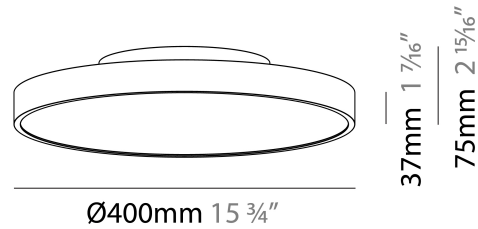

GENERAL

Series: Sign Diva
Subseries: Sign Diva
Partner: Prolicht
Division: Architectural
Installation: Surface
Product Type: Ceiling Surface
Mounting Location: Ceiling
Light Distribution: Direct / Indirect

PHYSICAL

Shape: Round
Diameter (mm): 400
Diameter (in): 15 3/4
Height (mm): 75
Height (in): 2 15/16
Weight (kg): 2.302
Weight (lbs): 5.075
Diffuser: Direct - PMMA - Opal/Micro-Prism/Sparkling Secret/Vintage Industrial with Shine Ring / Indirect - White/Yellow/Orange/Red/Blue/Green
Fixture Finish: SSR / BKV / CWI / CRY / HAB / UFT / ITA / RUA / FTG / MYG / LOD / PUS / FRO / FUP / KIA / POP / BLS / SPG / MEY / GOH / CHC / COM / ABZ / JAG / OBR / MOS / ROR
Fixture Material: PMMA / Extruded Aluminum / Steel

ELECTRICAL

Lamp Type: LED (Zhaga Standard)
Input Wattage (W): 19.8
Total Output Wattage (W): 16
Dimming: Tri-Mode (Non-Dimming and Phase Dimming (120Vac only) and 0-10V Dimming)
Driver Included: Yes
Driver Location: Integrated
Driver Type: Constant Current - Universal
Driver Class: Class 2
Input Voltage (V): 120 - 277
Constant Current (MA): 500

LED

Color Temperature (*K): 3000 / 3500 / 4000
Max. Delivered Lumen (lm): 2280 / 2313 / 2360
CRI: >90 CRI
Lamp Life (hrs): 50000

OPTICAL

RATINGS AND CERTIFICATIONS

Certified By: Certified for North American Standards
IP rating: IP20